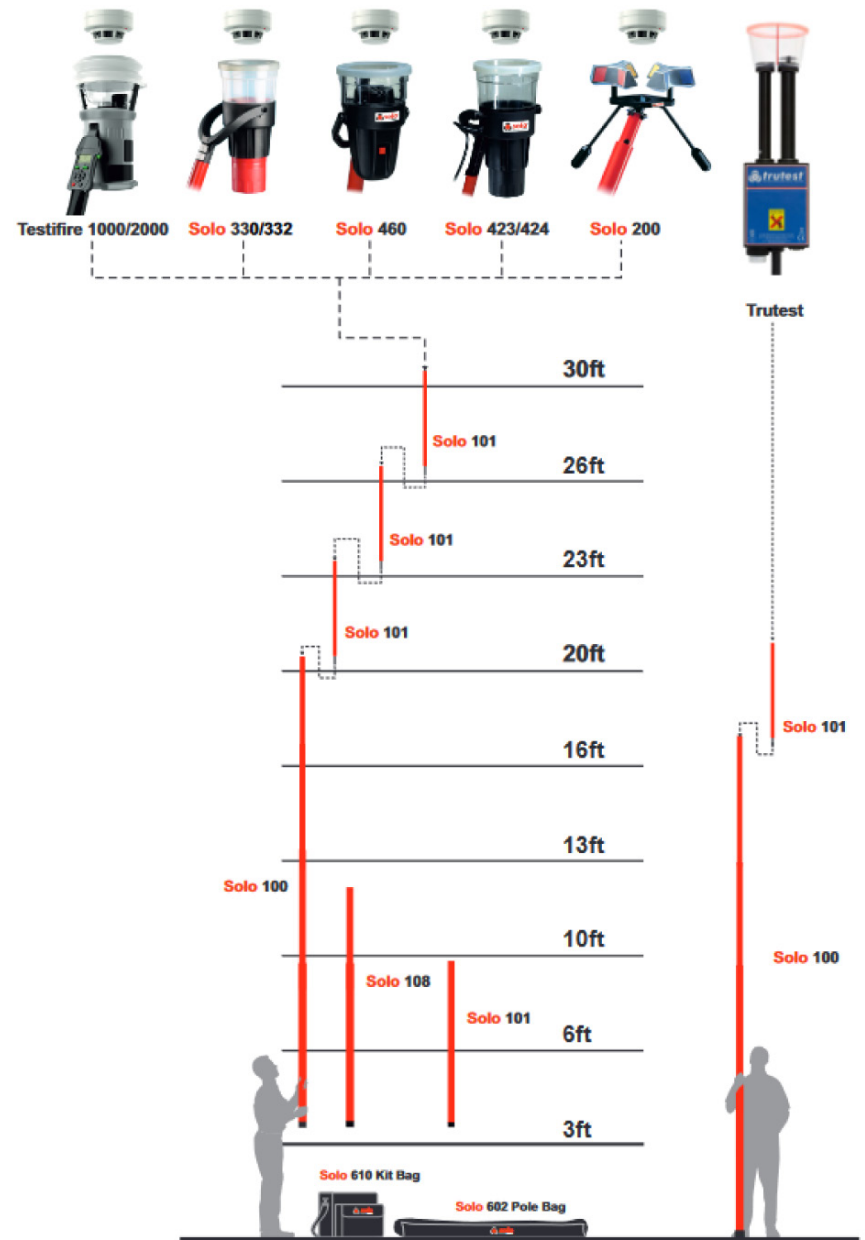

Visit [sdifire.com/kits](https://www.sdifire.com/kits)

DETECTOR TESTING KITS

	Smoke Testing	Heat Testing	CO Testing	Access Height	Detector Removal	Carrying Case	Sensitivity Tester	Cell Checker	dB Checker	Duct Checker
SOLO 810	●		●	10ft		●				
SOLO 808	●		●	12ft		●				
SOLO 809	●		●	20ft		●				
SOLO 851	●	●	●	24ft	●	●				
SOLO 823	●	●	●	30ft	●	●				
SMART 365	●			16ft		●				
SOLO 900	●			30ft		●				
SMART XTR2	●	●		16ft		●				
XTR2 20F	●	●		20ft	●	●				
XTR2 30F	●	●		30ft	●	●				
TF2851	●	●	●	24ft	●	●				
TF2823	●	●	●	30ft	●	●				
TT800				20ft		●	●			
ST1	●	●	●	30ft	●	●	●	●		●
ST2	●	●	●	30ft	●	●	●	●		●

SOLO TELESCOPIC ACCESS POLES

Access poles are lightweight and easy to use with minimum possible whip or bend at height. Solo poles are certified non-conductive, protecting both the technician and overhead live equipment from inadvertent shorts.

- Compatible with all Solo, Testifire, and Trutest head units
- Available at various heights
 - Solo 100 (15')
 - Solo 108 (8')
 - Solo 101 (4' extension pole)
- Pull-wound glass fiber construction
- Designed certified non-conductive
- Lifetime limited warranty