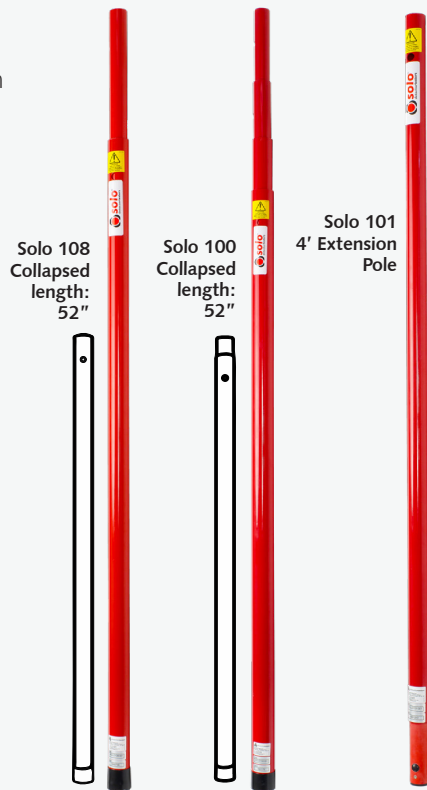

Visit [sdifire.com/kits](https://www.sdifire.com/kits)

DETECTOR TESTING KITS

	Smoke Testing	Heat Testing	CO Testing	Access Height	Detector Removal	Carrying Case	Sensitivity Tester	Cell Checker	dB Checker	Duct Checker
SOLO 810	●		●	10ft		●				
SOLO 808	●		●	12ft		●				
SOLO 809	●		●	20ft		●				
SOLO 851	●	●	●	24ft	●	●				
SOLO 823	●	●	●	30ft	●	●				
SMART 365	●			16ft		●				
SOLO 900	●			30ft		●				
SMART XTR2	●	●		16ft		●				
XTR2 20F	●	●		20ft	●	●				
XTR2 30F	●	●		30ft	●	●				
TF2851	●	●	●	24ft	●	●				
TF2823	●	●	●	30ft	●	●				
TT800				20ft		●	●			
ST1	●	●	●	30ft	●	●	●	●		●
ST2	●	●	●	30ft	●	●	●	●		●

SOLO TELESCOPIC ACCESS POLES

Access poles are lightweight and easy to use with minimum possible whip or bend at height. Solo poles are certified non-conductive, protecting both the technician and overhead live equipment from inadvertent shorts.

- Compatible with all Solo, Testifire, and Trutest head units
- Available at various heights
 - Solo 100 (15')
 - Solo 108 (8')
 - Solo 101 (4' extension pole)
- Pull-wound glass fiber construction
- Designed certified non-conductive
- Lifetime limited warranty