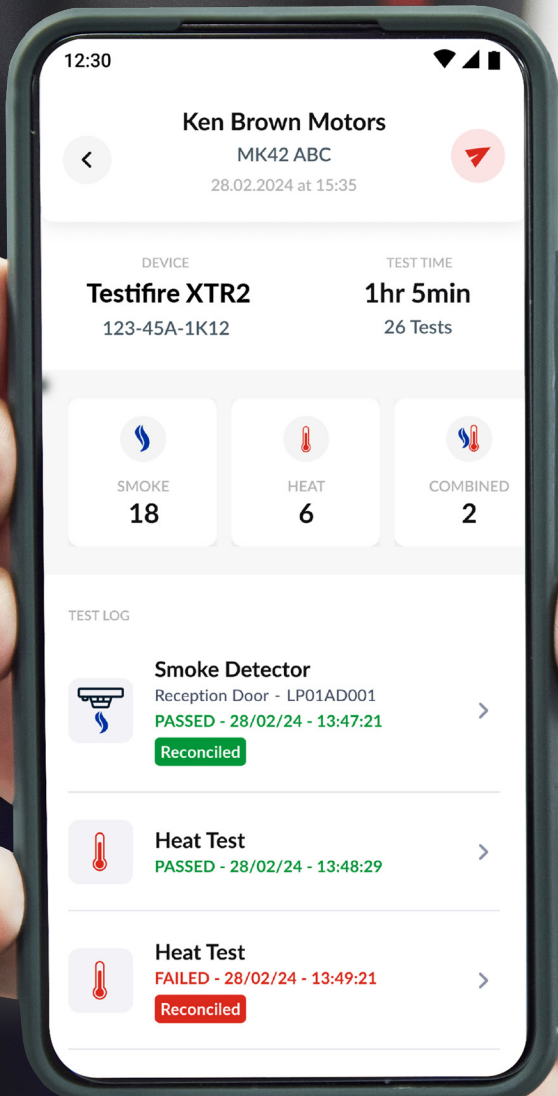

TESTIFIRE XTR2 TEST & MAINTENANCE KITS

TESTIFIRE XTR2 SMOKE/HEAT TEST KIT - 20FT

TESTIFIRE-XTR2-20F

Includes:

- 1x Testifire XTR2 Smoke/Heat Test Kit
- 1x Solo 100 15ft 4-Section Telescopic Pole
- 1x Solo 200 Detector Removal Tool
- 1x Solo 610 Protective Storage Bag

TESTIFIRE XTR2 SMOKE/HEAT TEST KIT - 30FT

TESTIFIRE-XTR2-30F

Includes:

- 1x Testifire XTR2 Smoke/Heat Test Kit
- 1x Solo 100 15ft 4-Section Telescopic Pole
- 3x Solo 101 4ft Extension Pole
- 1x Solo 200 Detector Removal Tool
- 1x Solo 610 Protective Storage Bag

SMART TESTIFIRE XTR2 SMOKE/HEAT TEST KIT

TESTIFIRE-XTR2-SMART

Includes:

- 1x Testifire XTR2 Smoke/Heat Test Kit
- 1x Solo 110 Smart 5.75 4-Section Telescopic Pole
- 3x Solo 111 Smart 1.65ft Extension Poles
- 1x SMART Backpack & Pole Bag